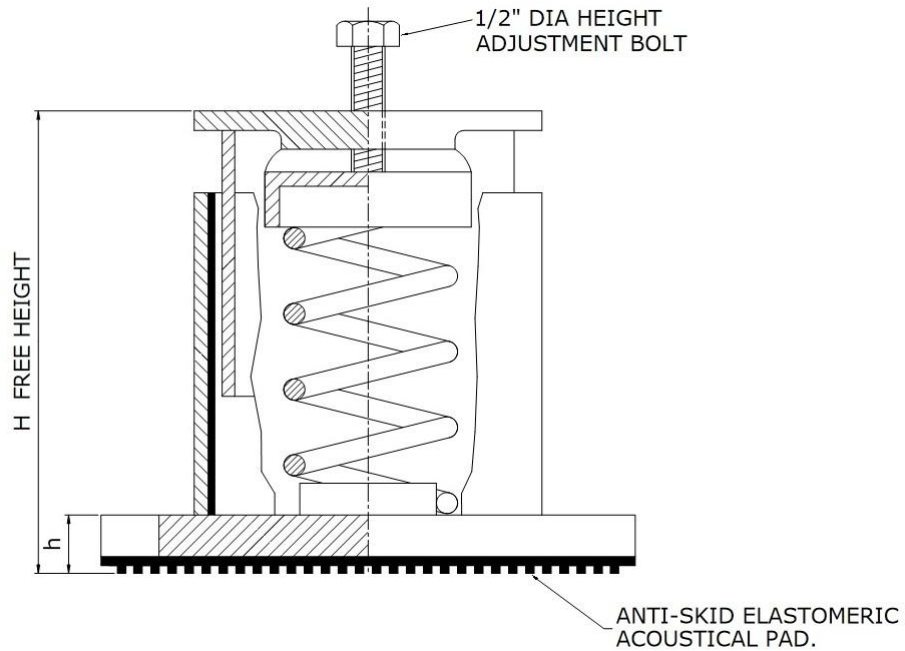

SPRING MOUNTS

(Type "Y-1-100" Series 1" Deflection)

Type "Y-1" series Spring Mounts with one inch deflection solve troublesome vibration problems. These mounts are preferred over most rubber mounts due to their higher static deflection. "Y-1" type spring mounts are designed for noise and vibration control applications in critical areas on concrete.

YE – 1 (Bolt Top)

YF – 1 (Flat Top)

YP – 1 (Pin Top)

YN-1 (Neoprene Top)

Above products will also be available in blue

* Note that the above drawing is with YE-1 Setup

MODEL	ADJUSTMENT	DIMENSION IN INCHES						
		L	L1	L 2	W	K	H	h
YE-1 (BOLT TOP)	EXTERNAL	7-1/2	6-1/2	4-7/8	2-7/8	5/8	5-1/2	11/16
YP-1 (PIN TOP)	INTERNAL	7-1/2	6-1/2	4-7/8	2-7/8	5/8	5-7/8	11/16
YF-1 (FLAT TOP)	INTERNAL	7-1/2	6-1/2	4-7/8	2-7/8	5/8	5-7/8	11/16
YN-1 (NEOPRENE TOP)	INTERNAL	7-1/2	6-1/2	4-7/8	2-7/8	5/8	6-1/8	11/16

FEATURES:

The Y-1 features a three piece cast iron and powder coated housing for the spring. The mounts are provided with slotted mounting holes and a non-skid elastomeric acoustic pad on the base for bolting to the floor. Resilient elastomeric snubbers on the inner panel prevent metal to metal contact and allow the springs to function properly. These mounts have a built in leveling device (external or internal). These spring mounts can also be supplied with flat top or non-skid neoprene top in case of internal level adjustment. All springs are hot dip galvanized.