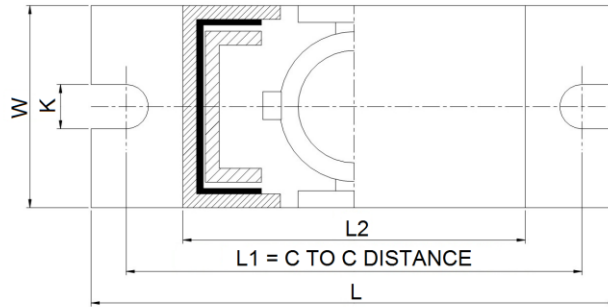

YE – 1 (Bolt Top)

YF – 1 (Flat Top)

YP – 1 (Pin Top)

YN-1 (Neoprene Top)

Above products will also be available in blue

* Note that the above drawing is with YE-1 Setup

MODEL	ADJUSTMENT	DIMENSION IN INCHES						
		L	L1	L 2	W	K	H	h
YE-1 (BOLT TOP)	EXTERNAL	7-1/2	6-1/2	4-7/8	2-7/8	5/8	5-1/2	11/16
YP-1 (PIN TOP)	INTERNAL	7-1/2	6-1/2	4-7/8	2-7/8	5/8	5-7/8	11/16
YF-1 (FLAT TOP)	INTERNAL	7-1/2	6-1/2	4-7/8	2-7/8	5/8	5-7/8	11/16
YN-1 (NEOPRENE TOP)	INTERNAL	7-1/2	6-1/2	4-7/8	2-7/8	5/8	6-1/8	11/16